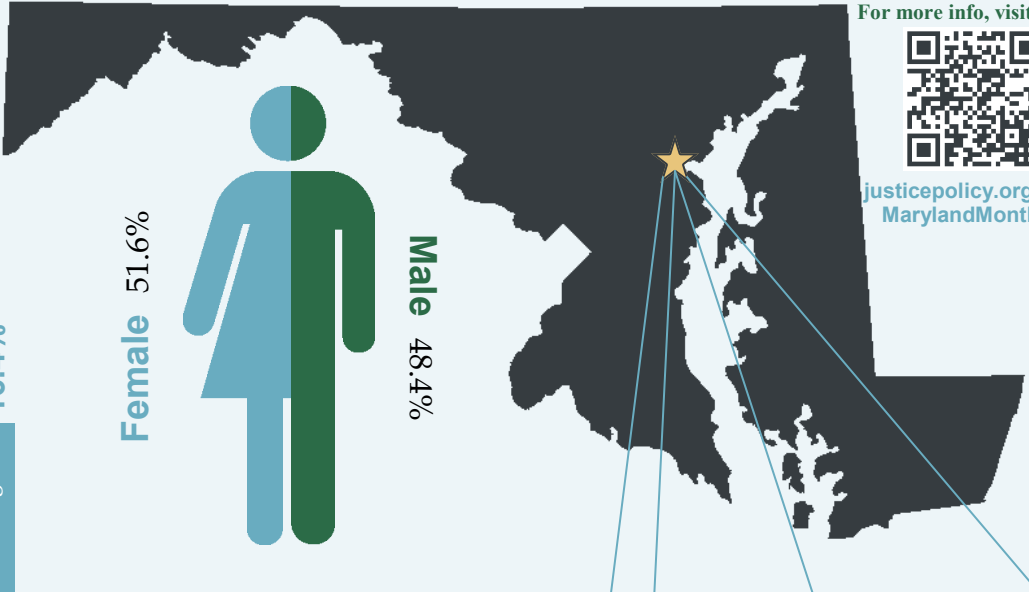

Population 5,928,814

For more info, visit:

justicepolicy.org/
MarylandMonth

Female 51.6%

Male 48.4%

Demographics in Maryland

Compiled by

JUSTICE POLICY INSTITUTE

@JusticePolicy
#MarylandMonth

Baltimore City	
Population	622,104
Female	52.9%
Male	47.1%
High School or higher B.A. or higher	79.6% 26.1%
American Indian/ Alaska Native	0.4%
Two or more races	2.1%
Asian	2.3%
Hispanic/Latino	4.2%
Black/African American	63.7%
White	29.6%
Unemployment	9.8%