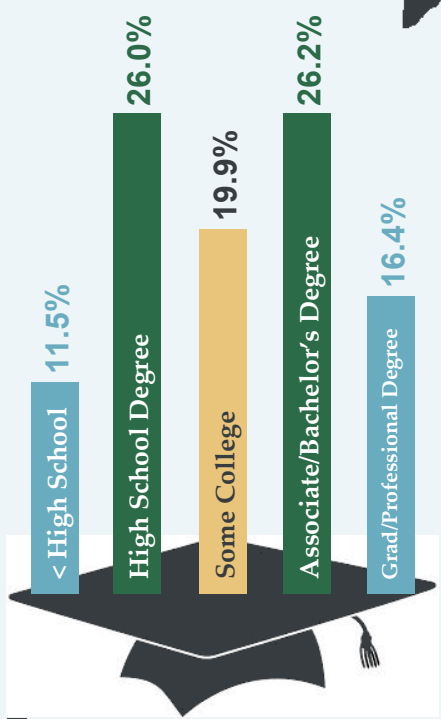

Population 5,928,814

For more info, visit:

justicepolicy.org/
MarylandMonth

Female 51.6%

Male 48.4%

Demographics in Maryland

Compiled by

JUSTICE POLICY INSTITUTE

@JusticePolicy
#MarylandMonth

Baltimore City	
Population	622,104
Female	52.9%
Male	47.1%
High School or higher B.A. or higher	79.6% 26.1%
American Indian/ Alaska Native	0.4%
Two or more races	2.1%
Asian	2.3%
Hispanic/Latino	4.2%
Black/African American	63.7%
White	29.6%
Unemployment	9.8%