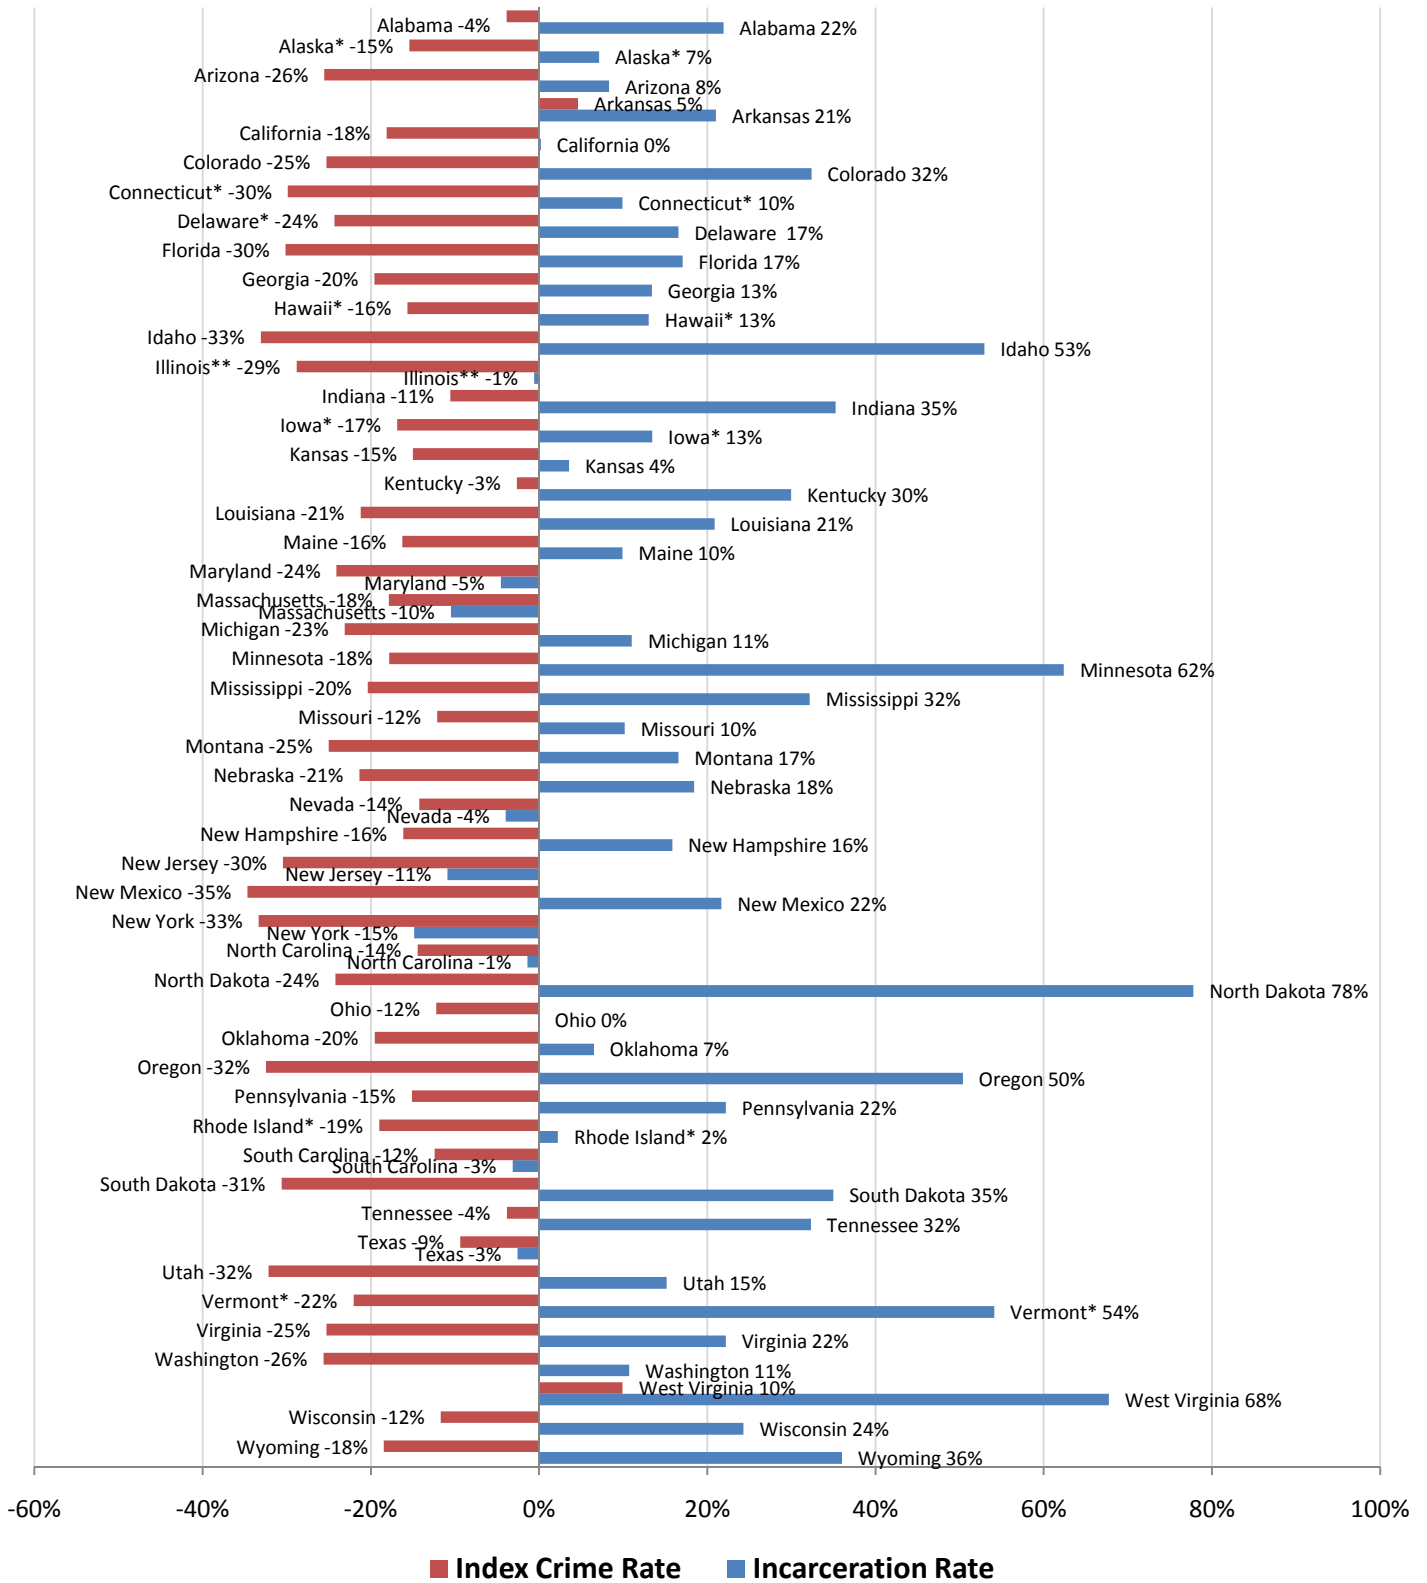

Percent Change in Incarceration and Crime Rates, 1998-2007

Notes: Incarceration rates are from June 2007. *Prisons and jails form one integrated system. ** Illinois data from December 2006. Sources: William J. Sabol and Heather Couture, *Prison Inmates at Midyear 2007* (Washington, D.C.: Bureau of Justice Statistics, 2008); D.K. Gilliard, *Prison and Jail Inmates at Midyear 1998* (Washington, D.C.: Bureau of Justice Statistics, 1999); FBI Uniform Crime Reports, *Crime in the United States*, Table 4